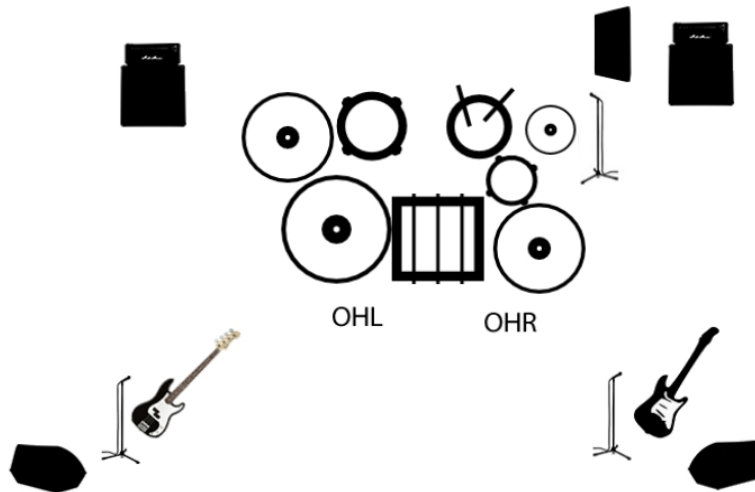

BLACK FOREST

Instruments	Miking	Misc	Cabs
Bassdrum	yes	-	
Bass Amp	yes (Cab+DI)	Hartke LH1000	4x10 + 1x15
Guitar Amp	Yes	Matamp GT2 MKII	4x12
Vocals Main	yes	Reverb	
Vocals Background	yes (Bass+Drums)	Reverb	

Verpflegung:

Steckdose Vocals Background

Steckdose Drums

- vegetarisch

- laktosefrei

- kein Becks/Warsteiner

♠ Fetten Dank an alle Beteiligten ♠