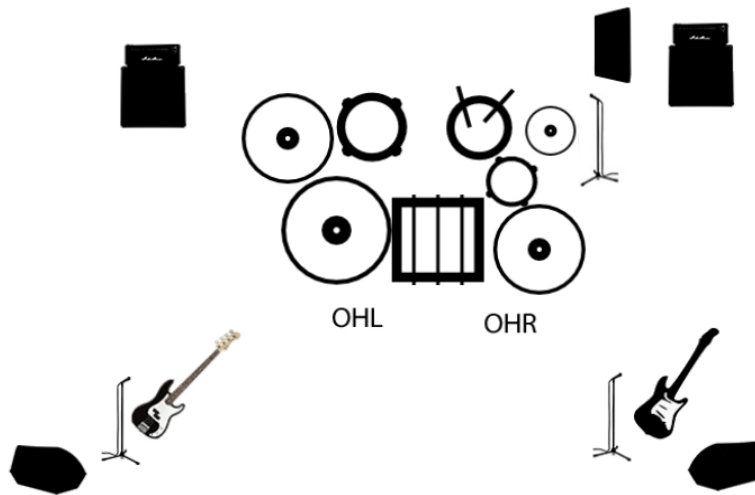

BLACK FOREST

Instruments	Amps	Cabs	Misc
Bass	Matamp GT200	4x10 + 1x15	
Guitar	Matamp GT2 MKII	4x12	
Main Vocals Guitar			Reverb
Backing Vocals Bass			Reverb
Backing Vocals Drums			Reverb

On Stage:

Nebelmaschine
 Steckdose nahe Bassler
 Steckdose nahe Drummer
 Stilles Wasser für alle

Verpflegung:

Astra oder Jever
 Steffen - vegetarisch
 Manuel - laktosefrei
 Peco - carnivore

♠ Fetten Dank an alle Beteiligten ♠